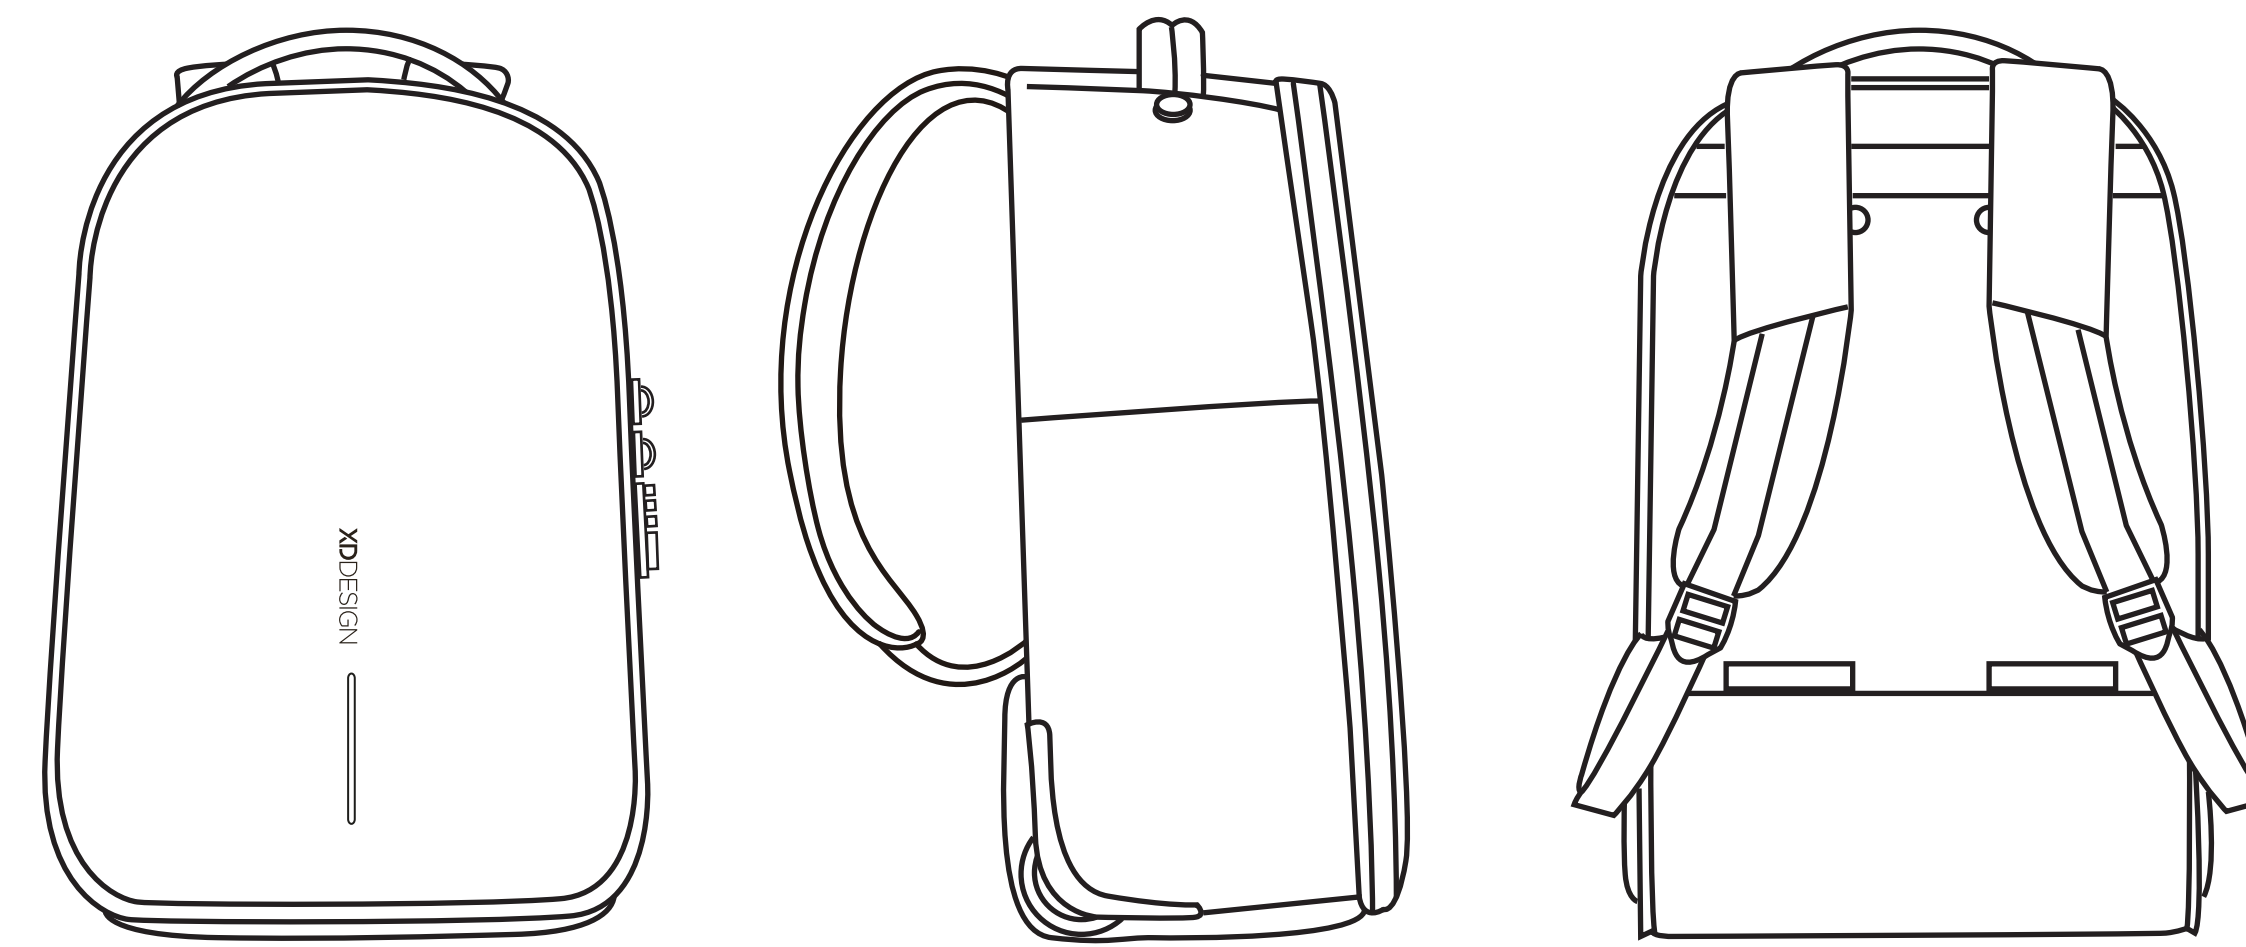

BE CAREFUL WHEN OPENING THE BOX WITH A KNIFE

BOBBY BACKPACK TROLLEY, BLACK

XDDESIGN

www.xd-design.com
P705.771

8 714612 118122

P705.771
Bobby Backpack Trolley, black
Qty: 1 pcs
G.W.: ** kgs
N.W.: ** kgs
Meas.: **xx** cm**
ID. S63184/ PU*****

XDDESIGN

Bobby
BACKPACK TROLLEY, BLACK

P705.771
Bobby Backpack Trolley, black
Qty: 1 pcs
G.W.: ** kgs
N.W.: ** kgs
Meas.: **xx** cm**
ID. S63184/ PU*****

Disclaimer: We've done our best to design a backpack that will provide you a safe & secure experience. However, in the event of misuse the user may not hold XD Design liable for any loss or damage.

BE CAREFUL WHEN OPENING THE BOX WITH A KNIFE